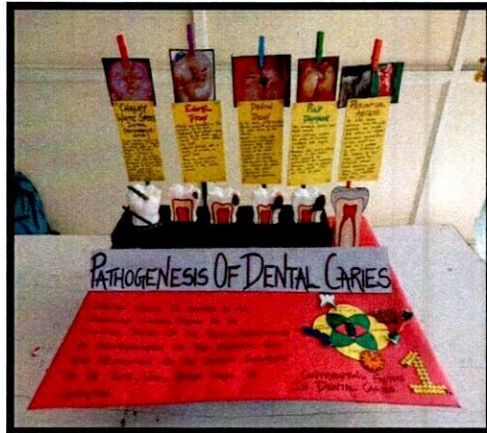

Model making and Table clinic competition

M.J. Vaidya

DEAN
Y.M.T. Dental College
Institutional Area,
Sector -4, Kharghar,
Navi Mumbai - 410 210