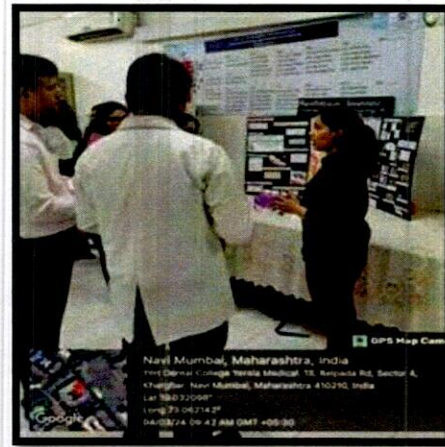

Model making and Table clinic competition

M.J. Vaidya

DEAN
Y.M.T. Dental College
Institutional Area,
Sector -4, Kharghar,
Navi Mumbai - 410 210