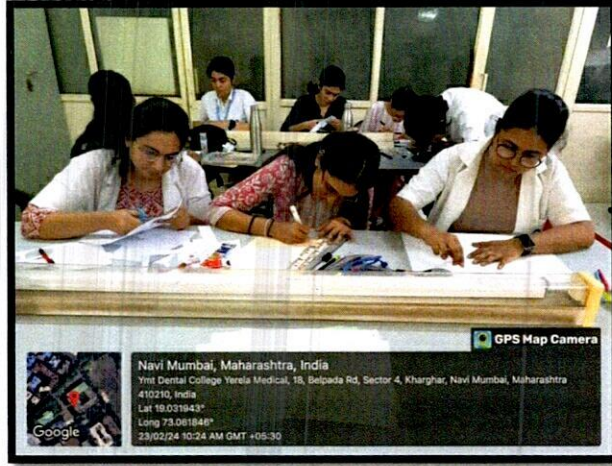

Chart Making Competition

M.J. Kundalbar

DEAN
Y.M.T. Dental College
Institutional Area,
Sector -4, Kharghar,
Navi Mumbai - 410 210